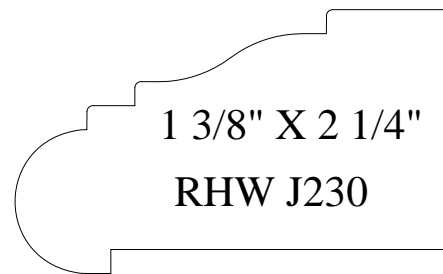

# CHAIR RAILS

3/4" X 2 1/4"

RHW J160

3/4" X 2 1/4"

RHW J180

13/16" X 2 1/4"

RHW J200

13/16" X 2 1/4"

RHW J201

7/8" X 2 1/4"

RHW J210

1 1/16" X 2 1/4"

RHW J220

1 3/16" X 2 1/4"

RHW J225

1 3/8" X 2 1/4"

RHW J230

5/8" X 2 3/8"

RHW J240

3/4" X 2 7/16"

RHW J260

3/4" X 2 7/16"

RHW J280

11/16" X 2 1/2"