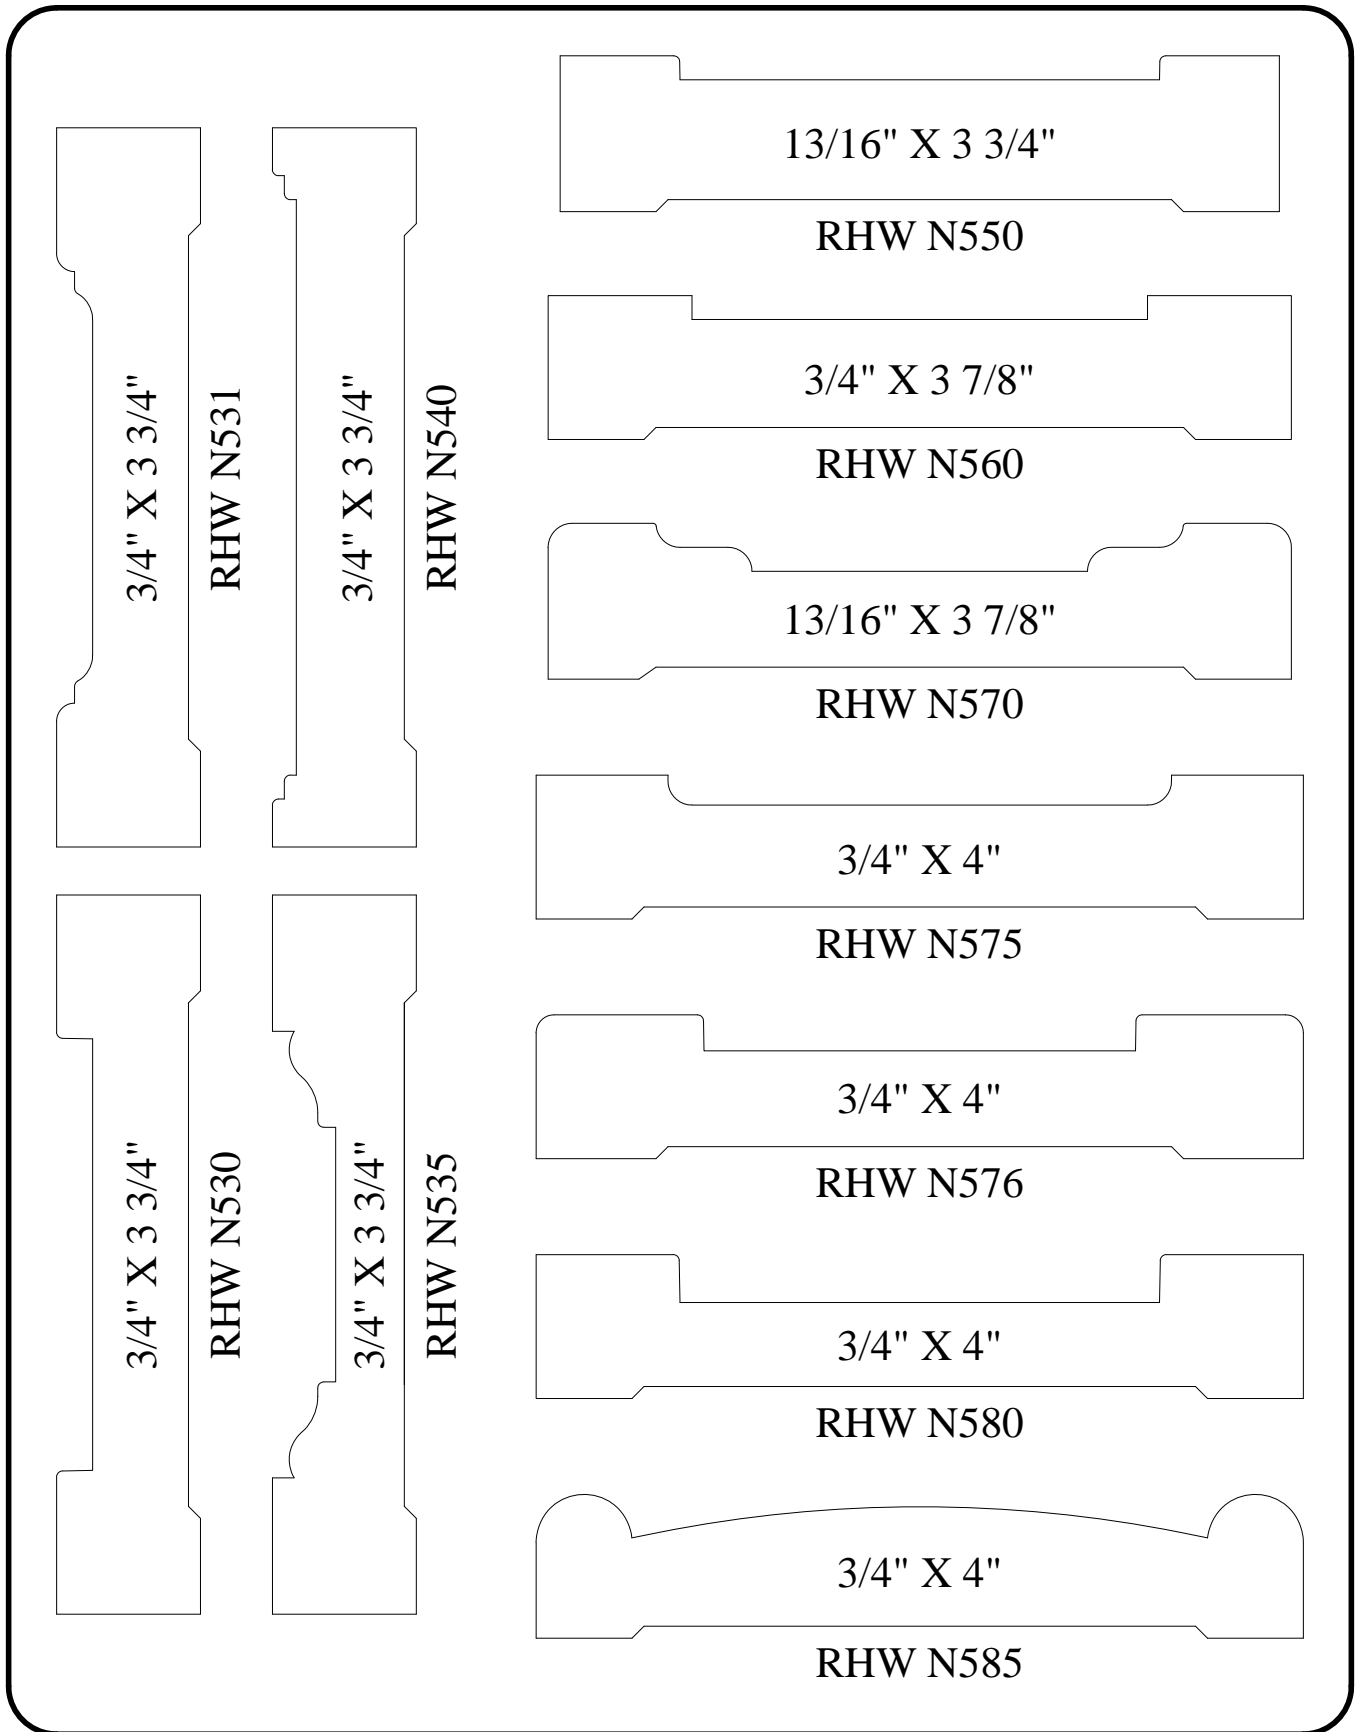

SYMMETRICAL CASINGS

3/4" X 2"

RHW N399

11/16" X 2 1/4"

RHW N400

11/16" X 2 1/4"

RHW N401

11/16" X 2 1/4"

RHW N513

RHW N514

RHW N525

RHW N526

RHW N529

SYMMETRICAL CASINGS

SYMMETRICAL CASINGS

RHW N596