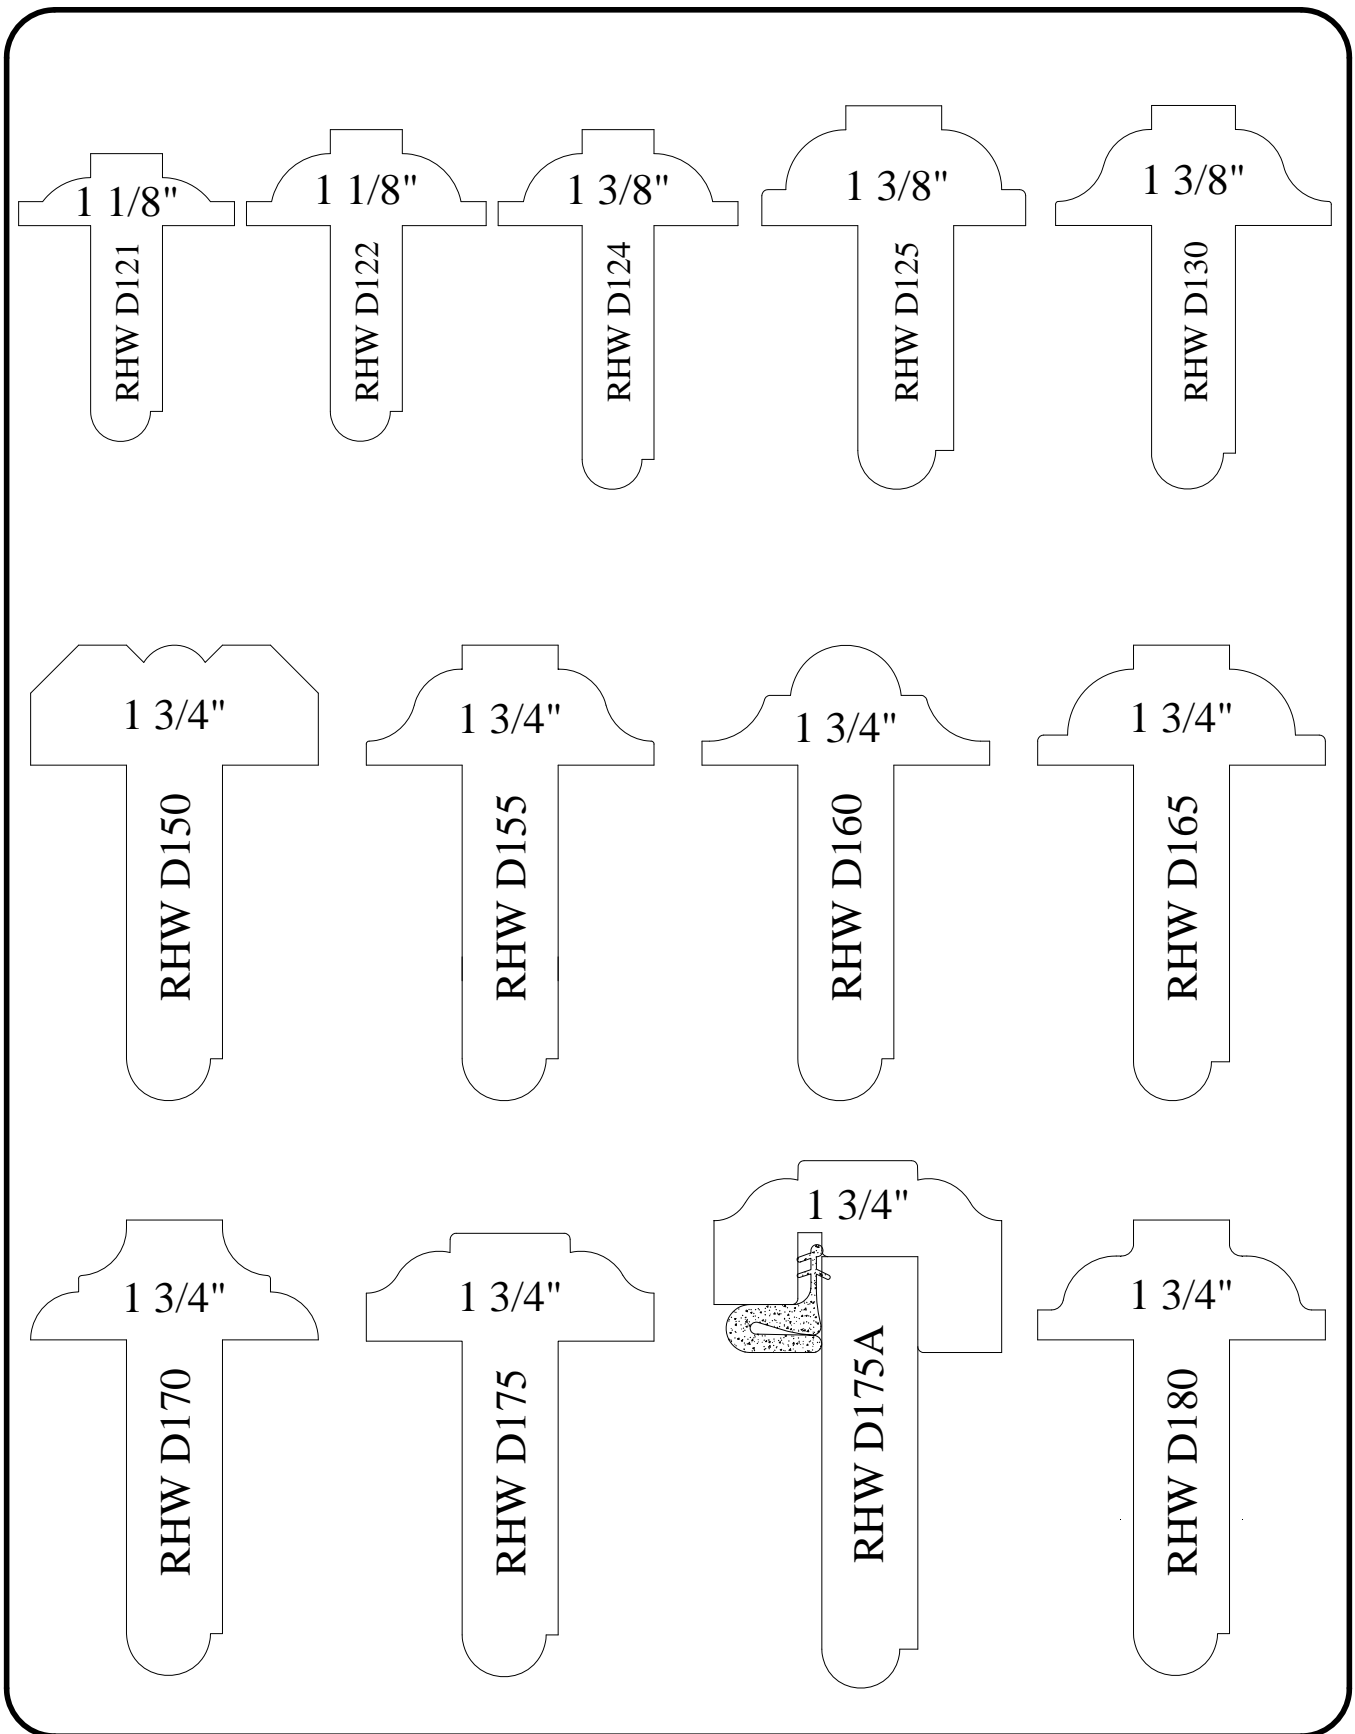

ASTRAGALS

ASTRAGALS

11/16" X 2 3/8"

RHW D200

13/16" X 2 3/8"

13/16" X 2 1/2"

RHW D210

11/16" X 2 1/2"

15/16" X 3 1/4"

RHW D220

13/16" X 3 1/4"